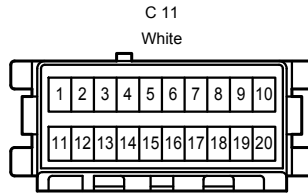

Tire Pressure Warning System

Tire Pressure Warning System

IP5
Black