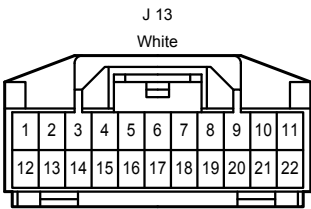

Tire Pressure Warning System

Tire Pressure Warning System

IP5
Black