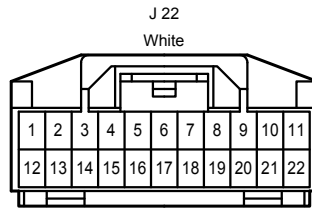

Tire Pressure Warning System

Tire Pressure Warning System

IP5
Black