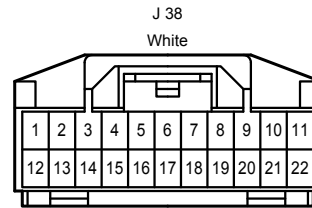

Tire Pressure Warning System

Tire Pressure Warning System

IP5
Black