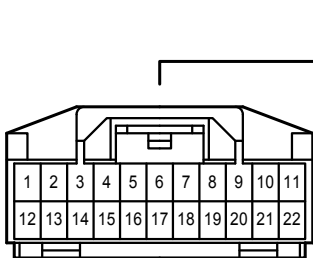

Tire Pressure Warning System

Tire Pressure Warning System

IP5
Black