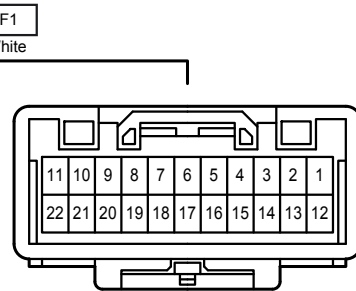

Tire Pressure Warning System

Tire Pressure Warning System

IP5
Black