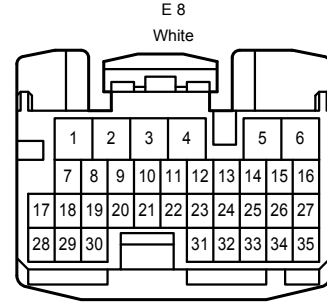

Tire Pressure Warning System

Tire Pressure Warning System

IP5
Black