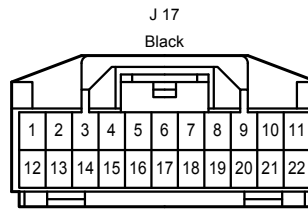

Tire Pressure Warning System

Tire Pressure Warning System

IP5
Black