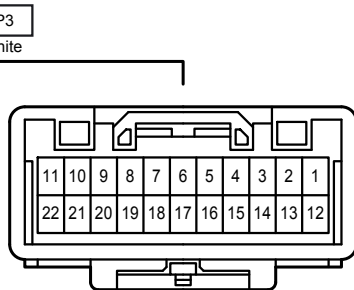

Tire Pressure Warning System

Tire Pressure Warning System

IP5
Black