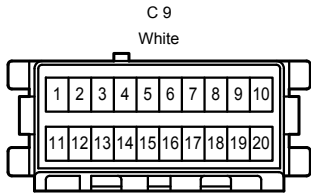

Tire Pressure Warning System

Tire Pressure Warning System

IP5
Black