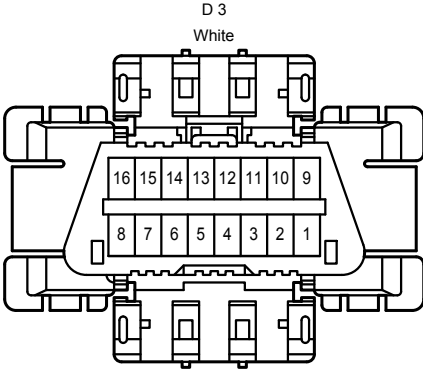

Tire Pressure Warning System

Tire Pressure Warning System

IP5
Black