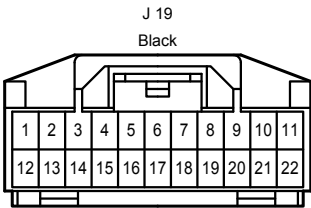

Tire Pressure Warning System

Tire Pressure Warning System

IP5
Black