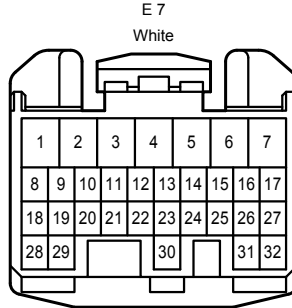

Tire Pressure Warning System

Tire Pressure Warning System

IP5
Black